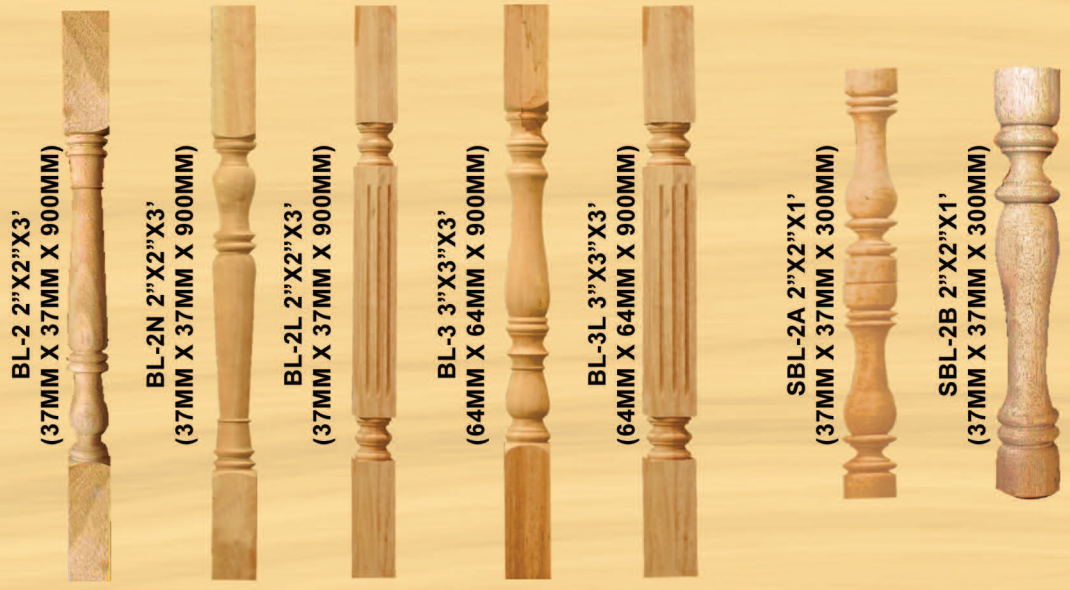

**KINGPOST**

KP-3 3"X3"X4'  
(64MM X 64MM X 1200MM)  
KP-4 4"X4"X4'  
(85MM X 85MM X 1200MM)  
KP-4L 4"X4"X4'  
(85MM X 85MM X 1200MM)

**BALUSTER**

BL-2 2"X2"X3'  
(37MM X 37MM X 900MM)  
BL-2N 2"X2"X3'  
(37MM X 37MM X 900MM)  
BL-2L 2"X2"X3'  
(37MM X 37MM X 900MM)  
BL-3 3"X3"X3'  
(64MM X 64MM X 900MM)  
BL-3L 3"X3"X3'  
(64MM X 64MM X 900MM)  
SBL-2A 2"X2"X1'  
(37MM X 37MM X 300MM)  
SBL-2B 2"X2"X1'  
(37MM X 37MM X 300MM)

**STEPS**

Engineered Wooden Steps  
(32MM X 290MM X 3FT , 4FT)

Engineered Wooden Steps with Routed Edge  
(32MM X 290MM X 3FT , 4FT)

**HANDRAILS**

2" X 3" X 8' UP  
(32MM X 63MM)

3" X 4" X 8' UP  
(61MM X 82MM)

3" X 3" X 8' UP  
(61MM X 57MM)

**TABLETOPS**

**ENGINEERED LAMINATED TABLETOPS**

We accept made to order laminated wide board max. size  
100mm thick x 1250mm width x 4200mm length

AVAILABLE IN THE FOLLOWING SPECIES: